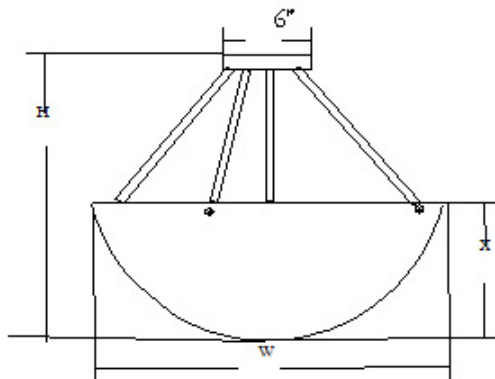

HBTR

PENDANTS

CAT #	DIMENSIONS			LAMPING
	W	H	X	
HBTR 18"	18"	22"	7"	2 13W cfl
HBTR 24"	24"	8"	8"	3 13W cfl
HBTR 30"	30"	24"	9"	4 13w cfl
HBTR 36"	36"	24"	10"	4 13W cfl

ORDERING INFORMATION

cat #--- finish--- - lamping--- voltage----options -----F